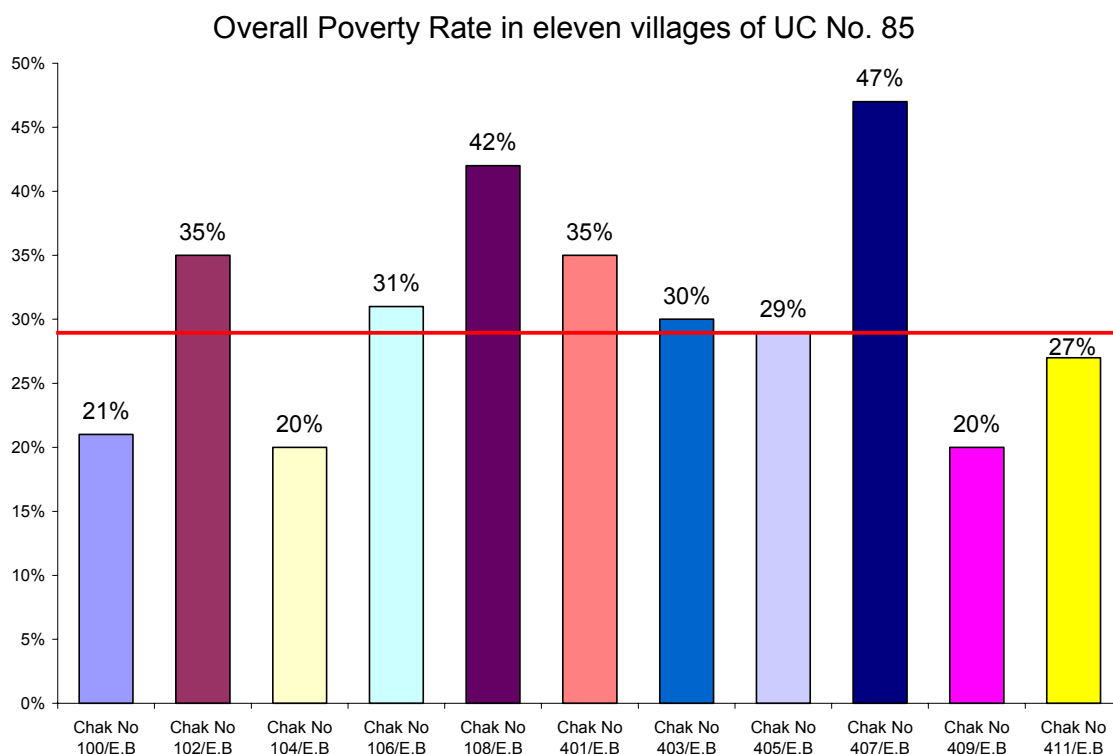

According to the scorecard results, overall Poverty Rate in the Union Council is 29.3%. Village wise overall poverty rate is given in the following figure.

Note: Red line in the above graph shows the overall poverty rate in the Union Council

It is important to note that the overall poverty rate estimates the percentage of poor living below the poverty line or in other words “it is the average of the estimated poverty likelihoods of individual household”. However, in order to target particular groups for specific intervention, it is important to decide a cut-off and label potential participants with score at or below a targeting cut-off in respective categories (as decided). Based on NRSP’s experience of testing the scorecard in more than 30 districts, NRSP decided following cut-offs to identify people in different categories, these are

Category	Score Range
Extremely Poor	0 – 9
Chronically Poor	10 – 24
Transitory Poor	25 – 34
Transitory Vulnerable	35 – 54
Transitory Non-poor	55 – 69
Non-poor	69 – 100

According to the scorecard results 7% of the households are chronically poor, 21% are Chronically poor, 17% are transitory poor, 27% are transitory vulnerable, 19% are transitory non-poor and 9% are Non-poor. This is also presented graphically in the following figure.