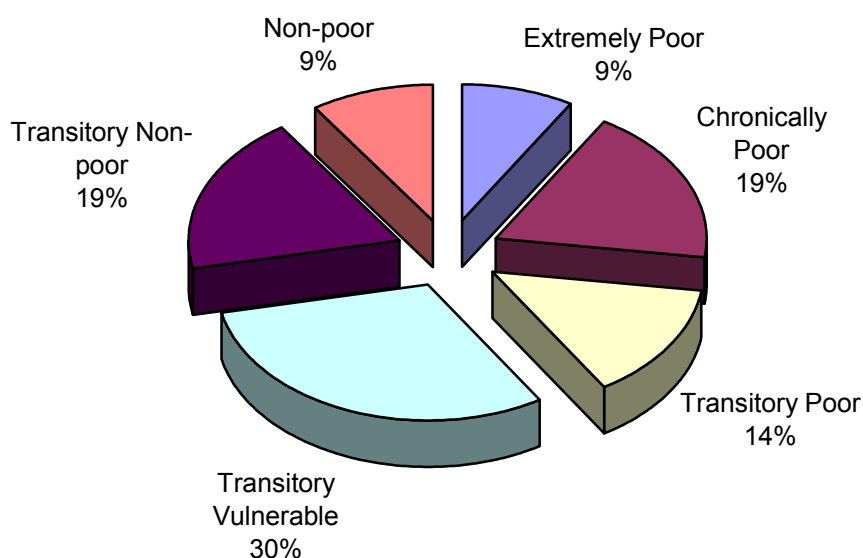

Mobility of women belonging to remaining 80% households is very low. Women have nothing to say in the process of decision making or validity of decision made.

Economic Situation

The economy of this Chak is based on agriculture and 75% households are directly or indirectly involved in farming. There are 100 persons employed in private & government departments like police, education and army, 150 are unskilled workers, 30 are skilled workers, and rests of them are associated with farming. Some persons are in Saudi Arabia and Dubai for employment. Some households are also involved in carpet weaving. In these households women as well as men are doing this business. Most of them are working for a trader, who gives them Rs. 125 per day and each day's labour is about 9 to 10 hours.

Major import of the Chak is food items, clothes and agriculture inputs and their major exports are wheat, maize, sugarcane, cotton and rice.

Poverty Profile

According to the PPI survey, the village households can be categorized in to six categories as shown in the following table.

Poverty Band	Number of household
Extremely Poor	39
Chronically Poor	84
Transitory Poor	63
Transitory Vulnerable	137
Transitory Non-poor	86
Non-poor	42