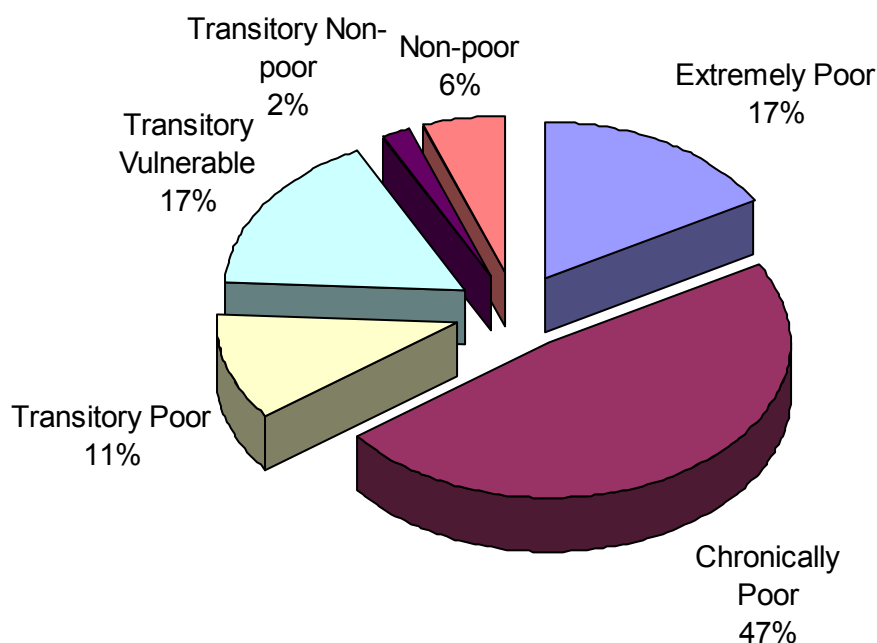

Details of the 54 Zakat recipients, whose scorecard were also filled are given in the following table.

Revenue Village	Extremely Poor	Chronically Poor	Transitory Poor	Transitory Vulnerable	Transitory Non-Poor	Non-Poor	Grand Total
Chak 100EB	1	6	3	3		2	15
Chak 102EB	2						2
Chak 104EB		2	2				4
Chak 106EB	1	4		1			6
Chak 108EB				1			1
Chak 401EB		5					5
Chak 403EB	3	2	1		1	1	8
Chak 405EB	2	4		1			7
Chak 407EB		2					2
Chak 409EB				1			1
Chak 411EB		1		2			3
Grand Total	9	26	6	9	1	3	54

Percentage of Zakat recipients in different bands is shown in the following figure.

Given the status it is recommended that for any intervention especially for the extremely poor and chronically poor households following steps should be undertaken.

1. Verification of the information given in the Scorecard
2. Asking gateway questions which can be
  - a. Does the household own 2 or more acres of land?
  - b. Does the household own more than one buffalo?
  - c. Does the household own more than two cows
  - d. Is anyone belonging to this household working abroad?