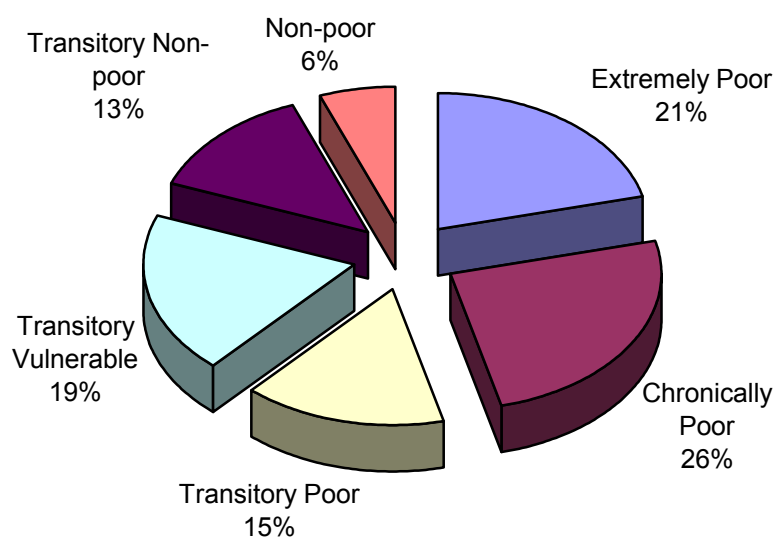

Economic Conditions

Like other Chaks of Union Council 85, the economy of Chak 108/EB is directly based on agriculture. Participants of the FGD explained that there are only seven persons employed with private and government departments, 5 are self employed, 3 skills labor, 50 unskilled labor and remaining are involved in agriculture.

Major exports of the village include wheat, maize and sugarcane while major imported items are daily food items, clothes, and agricultural inputs.

Poverty Profile

The community identified 2 households as destitute both widows. The major support for the destitute is from the local community in the form of charity or providing them meals. Participants also showed their satisfaction on Zakat delivery system and said that Zakat amount is distributed in proper way. However the amount is too small to cater the needs of the recipients.

According to the PPI survey, the village households can be categorized in to six categories as shown in the following table.

Poverty Band	Number of household
Extremely Poor	11
Chronically Poor	13
Transitory Poor	8
Transitory Vulnerable	10
Transitory Non-poor	7
Non-poor	3

Agriculture

Agriculture is the main source of income where 65% of households are directly related to this profession. The major crops produced in the village included wheat and maize while *Rabi* crop is sugarcane. Yields from the major crops are given bellow: