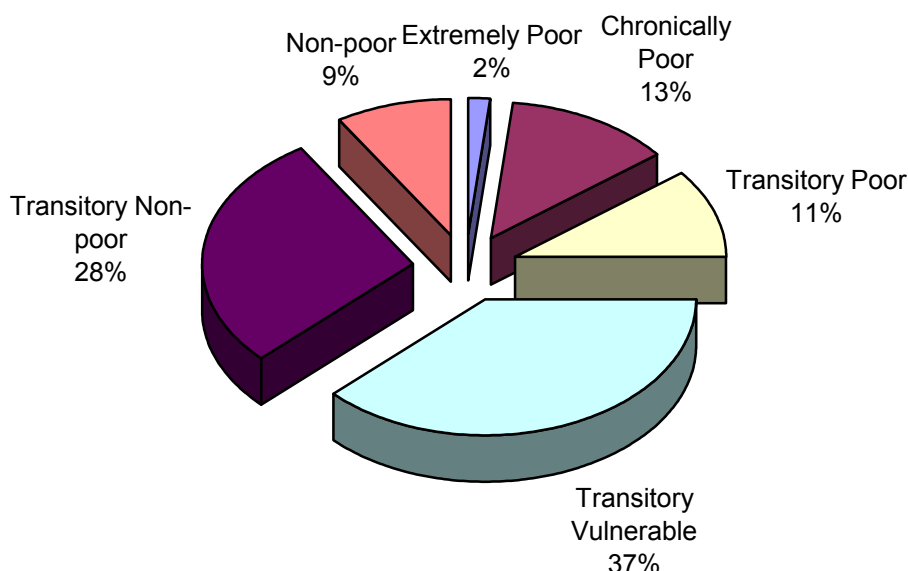

There mobility is also very low and they participate in different ceremonies like marriage, funeral and child birth.

Economic Situation

All households of this village are directly or indirectly involved in farming. There are 65 persons employed in government/ private departments, eighty are unskilled workers, 2 are skilled workers, and rests of them are involved in farming and working as unskilled laborers on other's fields. Major import of the village/chak is food items like cooking oil, clothe and agriculture inputs and their major exports are sugarcane, cotton and wheat.

Poverty Profile

There is no formal social protection net available for vulnerable and destitute. The local people help the destitute in the form of Zakat or provide food grains. However, this support is minimal. According to the PPI survey, the village households can be categorized in to six categories as shown in the following table.

Poverty Band	Number of household
Extremely Poor	4
Chronically Poor	28
Transitory Poor	24
Transitory Vulnerable	84
Transitory Non-poor	63
Non-poor	20

Agriculture

Total land of the village is 1,350 acres which is all cultivable, out of which all land is cultivated. Nearly all the households of the village are involved to agriculture. There are 134 households who own agriculture land from one to five acres, 47 households own from five to ten acres. No household is holding above 12.5 acres land. Rests of the 42 households are landless and working on fields owned by others or doing small scale business.

Some agriculture machinery is available for farming, 12 tractors and 5 thrasher are owned by the persons belonging to this village. Some portion of the land is not