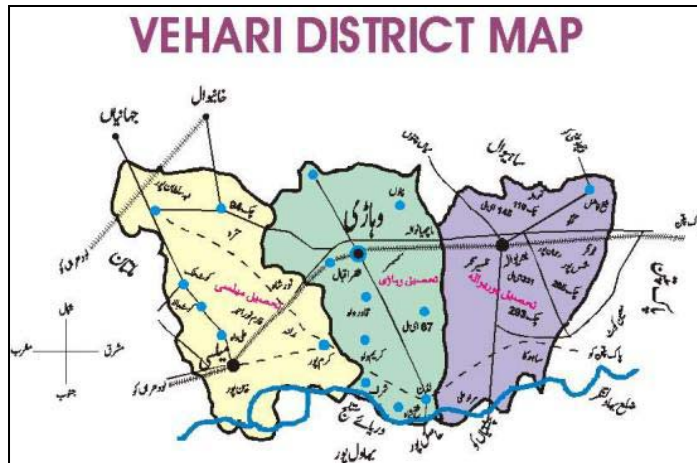

### Union Council 85

There are eleven *Chaks* (villages) in Union Council No. 85 Tehsil Burewala, District Vehari. Tehsil Burewala is situated in the east of the Vehair City in southern Punjab adjacent to District Sahiwal and Pakpattan. People of this area mostly comprise of families who migrated from India before and after 1947. The official name of Union Council No. 85 is Chak No. 403/EB.