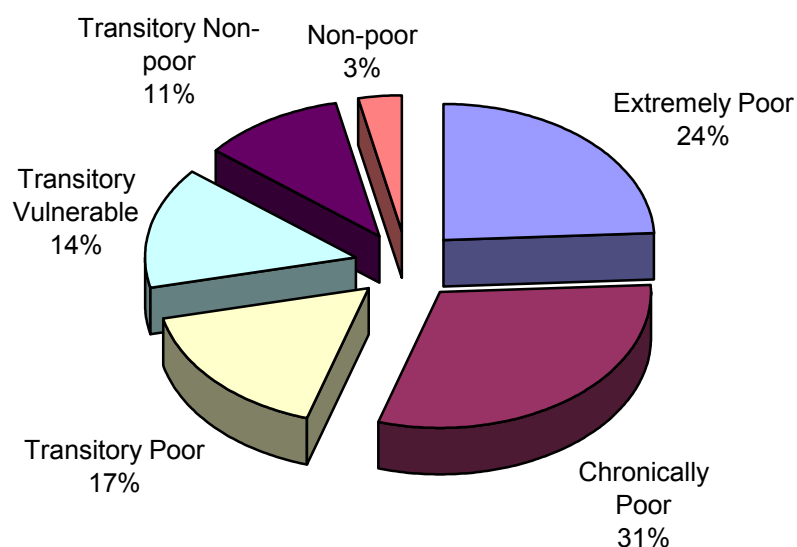

Poverty Profile

According to the PPI survey, the village households can be categorized in to six categories as shown in the following table.

Poverty Band	Number of household
Extremely Poor	51
Chronically Poor	64
Transitory Poor	35
Transitory Vulnerable	30
Transitory Non-poor	23
Non-poor	7

Landholding Pattern

The total area of the village is 900 acres and all the area is being cultivated by the farmers. All land is cultivable and fertile. There are 55 households who own less than five acres land and 15 households who own above 5 and less than 12.5 acres. There are 10 households who hold above 12.5 acres of land. While 130 households do not own agricultural land and work as unskilled labor on others' fields. There are 28 tractors and four thrashers available in the village for farming purposes.

Major crops of the area are wheat, cotton, sugarcane and maize. Most of household has some land for farming. The fodder crop constitutes all portion of irrigated land. There are 28 tractors and 4 thrashers available in the village. Yield of major crops is given in following table.

Crop	Yield	Seed
Wheat	30 maunds / acre	Watan and Uqab
Cotton	15 maunds / acre	BT 121/ 46/ 96/ 93
Sugarcane	600 maunds / acre	CP 34

Education

There are two government schools, one for boys and other one for girls. There are 130 students enrolled in these schools, 80 boys in boys' primary school and 50 girls in girls' primary school. There are 2 female teachers in girl school and in boys school