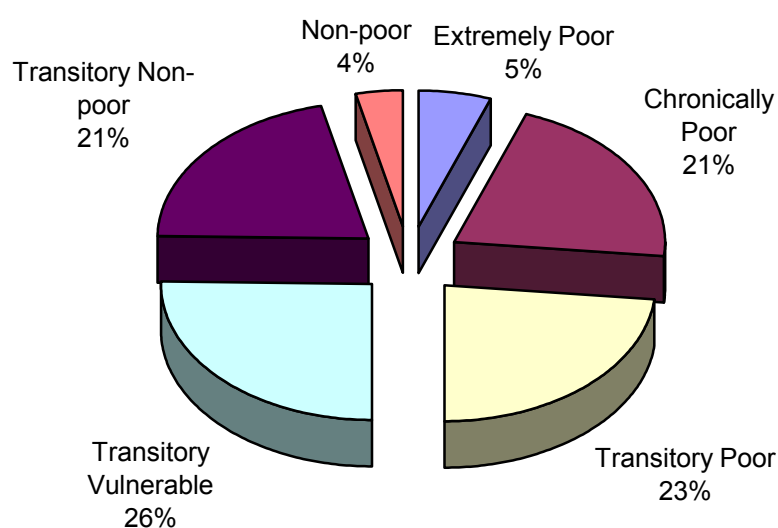

mobility is also very low. Women belonging to minority biradaries are also involved in land based farming.

Economic Situation

There are 80% of households of this village who are directly or indirectly involved in farming. There are more than 90 persons employed in government and private departments, 50 are unskilled workers, 11 are skilled workers, and rests of them are involved in farming. Major import of the village is food items like cooking oil, clothes and agriculture inputs. Their major exports are maize, sugarcane, cotton and wheat. There also 15 persons who are employed in Kuwait and Saudi Arabia.

Poverty Profile

There is no formal social protection net available for vulnerable and destitute families. Local people help them in the form of Zakat or provide food grains. However, this support is minimal. According to the PPI survey, the village households can be categorized in to six categories as shown in the following table.

Poverty Band	Number of household
Extremely Poor	22
Chronically Poor	86
Transitory Poor	94
Transitory Vulnerable	101
Transitory Non-poor	85
Non-poor	15

Agriculture

Total area of the village is 1,300 acres and all land is cultivated. Total economy of the village is based on agriculture. Major crops of the village are cotton, sugarcane and wheat. Yield of major crops is given in the following table.

Crop	Yield	Seed
Wheat	30 mounds / acre	Inqilab, Bhakkar and Watan
Cotton	25-30 mounds / acre	BT 121
Sugarcane	600 – 700 mounds / acre	CP 34-77-400 & 62