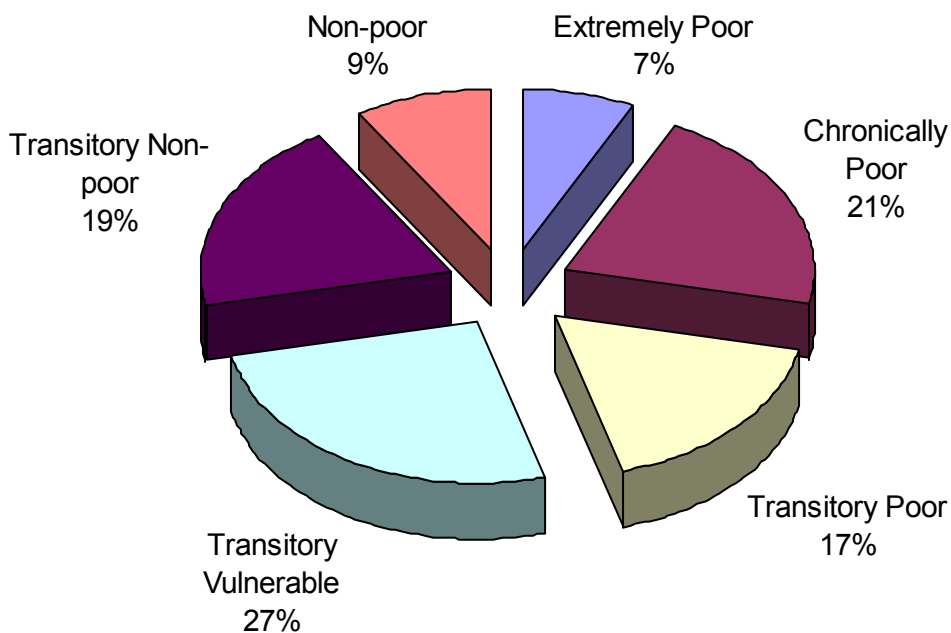

Following table shows village wise number of households in each category or poverty band. Detailed lists of households in each category are given in Annex 2, 3, 4, 5, 6 and 7.

Sr.	Village/ Chak Name	Poverty Prevalence as Per Poverty Scorecard Results					
		Extremely Poor	Chronically Poor	Transitory Poor	Transitory Vulnerable	Transitory Non-poor	Non-poor
1	Chak No 100/E.B	14	55	53	106	105	60
2	Chak No 102/E.B	54	96	74	92	71	23
3	Chak No 104/E.B	5	31	19	60	45	59
4	Chak No 106/E.B	12	100	88	107	65	21
5	Chak No 108/E.B	11	13	8	10	7	3
6	Chak No 401/E.B	15	60	39	50	31	8
7	Chak No 403/E.B	22	86	94	101	85	15
8	Chak No 405/E.B	39	84	63	137	86	42
9	Chak No 407/E.B	51	64	35	30	23	7
10	Chak No 409/E.B	4	28	24	84	63	20
11	Chak No 411/E.B	6	54	55	62	40	29
Overall		233	671	552	839	621	287

Besides the scorecard, lists of Zakat recipients were also collected from all the villages in the Union Council so as to see their poverty status according to the scorecard. However, as these lists were received on the last day, so all of them could not be identified / compared with the scorecard data. Following are the details.

- Total number of Zakat recipients is 70
- Scorecard filled for 54 Zakat recipient households
- 3 families were living at other locations so their scorecards were not filled
- 13 persons are living with someone else (1 widow was living with Numberdar of Chak 401EB but separate scorecard was not filled for her) so separate scorecards were not filled for them.