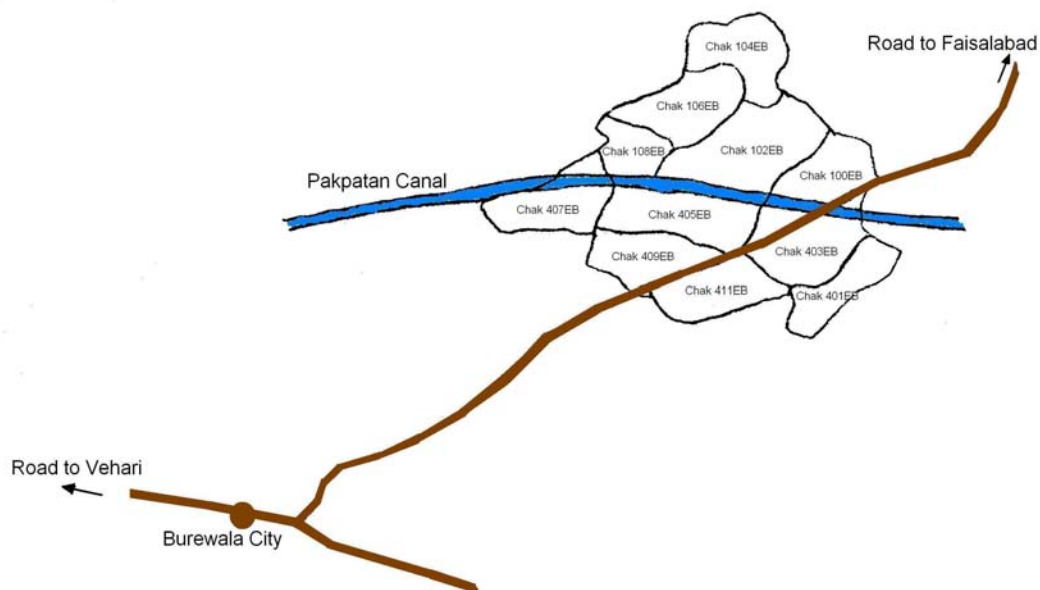

Introduction to the Area

The whole Union Council consists of plain area with fertile land. It has the best cultivated land which is suitable for cotton, wheat and other agricultural crops. Its land is irrigated with the fertile water of Ravi. It has a big canal system associated with Pakpattan canal. Total number of canals including distributaries and minors in the Union Council is 4 with total length of approximately 5 kilometers covering the whole Union Council. The main Burewala Chichawatani road is intersecting between the centers of this area. Communication network of roads linking all villages of Union Council is very good.

Map of Union Council No. 85